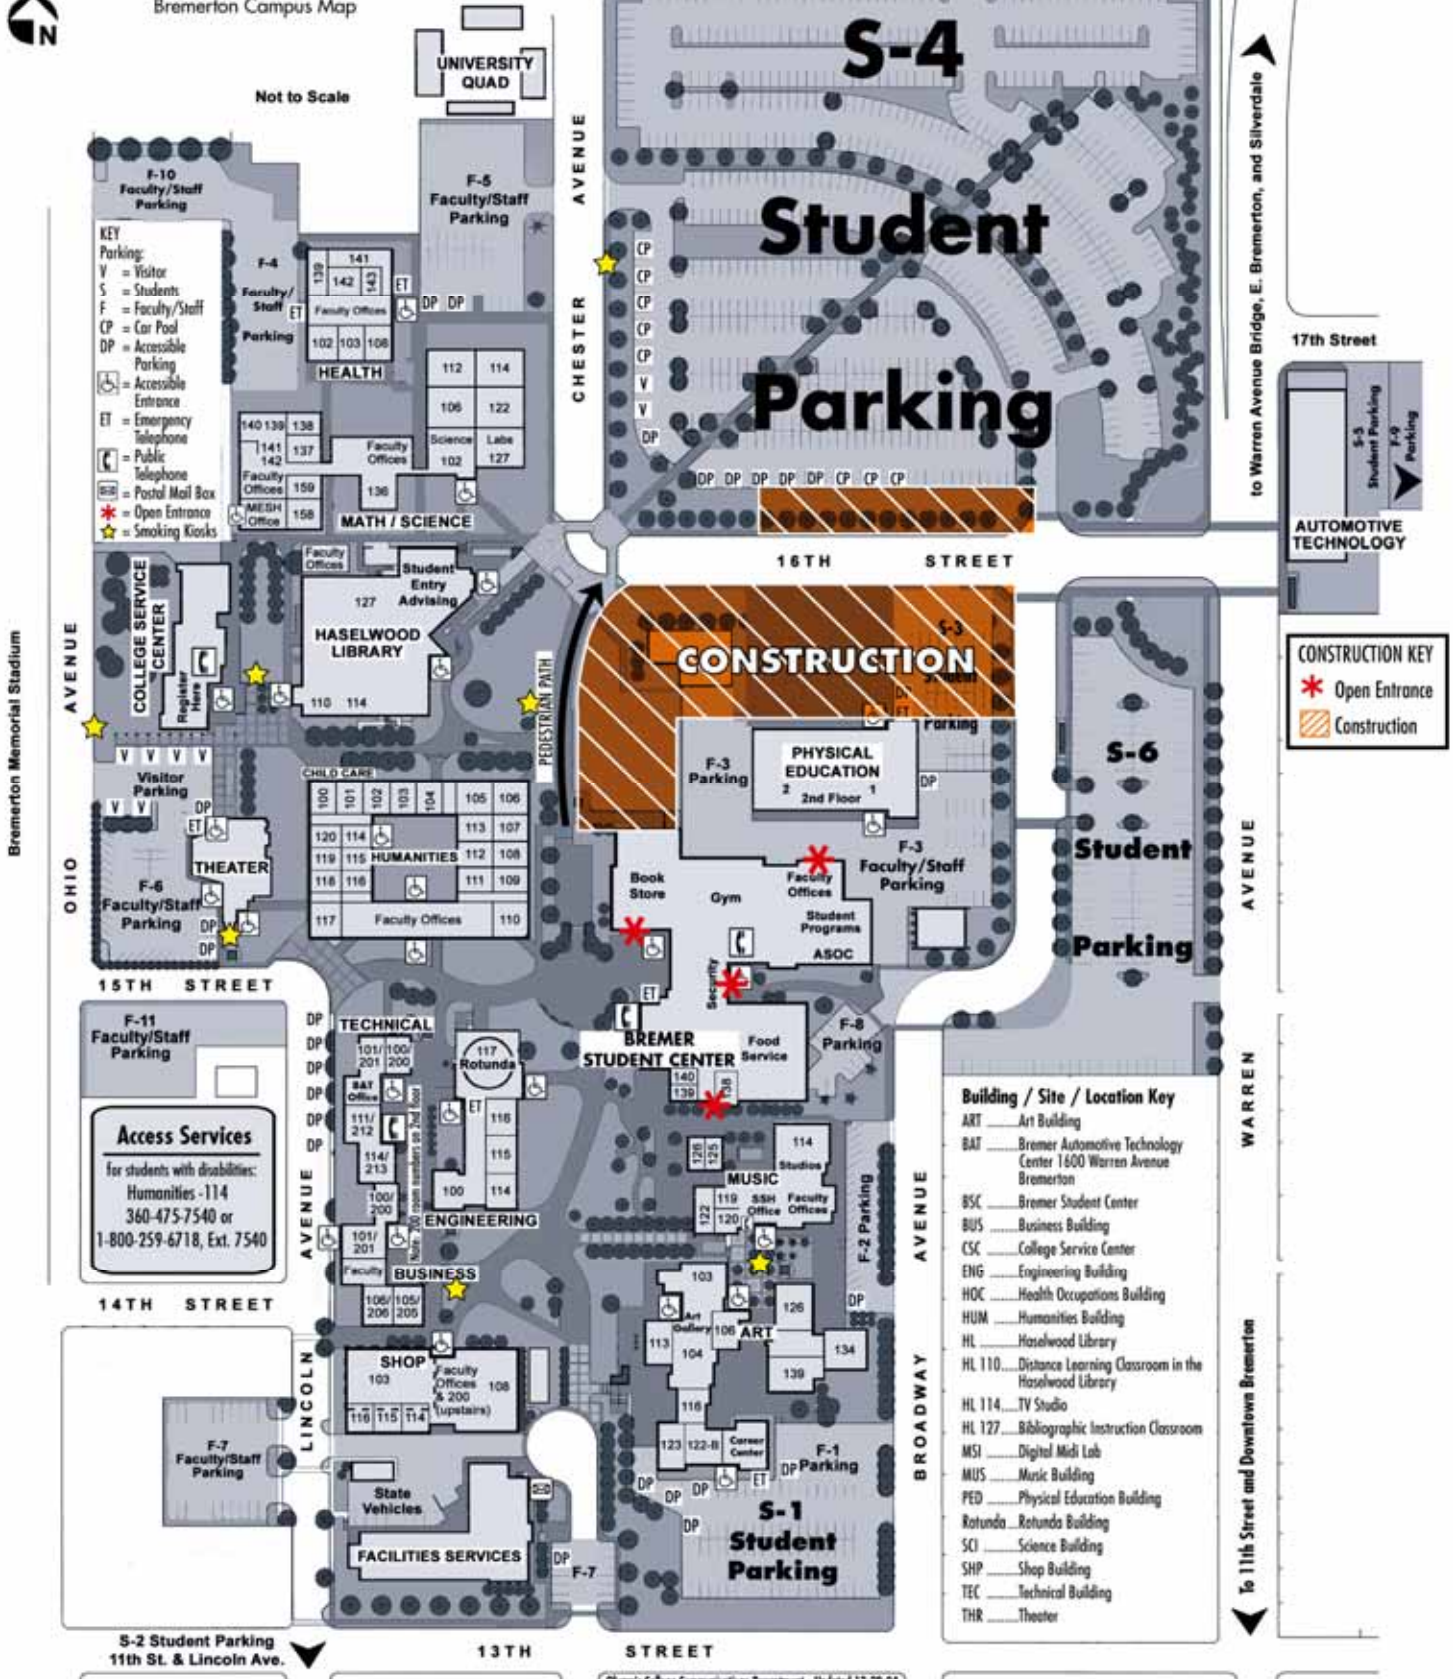

OLYMPIC COLLEGE

1600 Chester Ave. • Bremerton, WA 98337
Bremerton Campus Map

Not to Scale

Access Services
For students with disabilities:
Humanities - 114
360-475-7540 or
1-800-259-6718, Ext. 7540

1. **Building / Site / Location Key**
2. ART .....Art Building
   - BAT .....Bremer Automotive Technology Center 1600 Warren Avenue Bremerton
   - BSC .....Bremer Student Center
   - BUS .....Business Building
   - CSC .....College Service Center
   - ENG .....Engineering Building
   - HOC .....Health Occupations Building
   - HUM .....Humanities Building
   - HL .....Hazelwood Library
   - HL 110.....Distance Learning Classroom in the Hazelwood Library
   - HL 114.....TV Studio
   - HL 127.....Bibliographic Instruction Classroom
   - MSI .....Digital Midi Lab
   - MUS .....Music Building
   - PED .....Physical Education Building
   - Rotunda.....Rotunda Building
   - SCI .....Science Building
   - SHP .....Shop Building
   - TEC .....Technical Building
   - THR .....Theater

BREMERTON CAMPUS BUILDING GUIDE